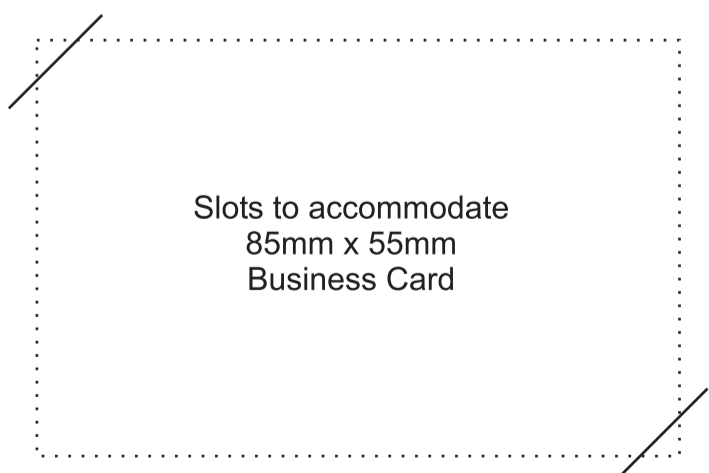

BACK

FRONT

5mm QUIET BORDER

5mm QUIET BORDER

CREASE

CREASE

Slots to accommodate
85mm x 55mm
Business Card

5mm CAPACITY BC1

INFO & KEY:

- Finished/trimmed size
- Bleed area: 5mm
- Text limit / quiet border: 5mm (*text and images not running to bleed should be within this area*)
- Slots to accommodate 85mm x 55mm business card
- Business card outline: 85mm x 55mm

5mm BLEED EDGE

220mm

5mm

312mm

400mm

465mm

15 mm

80mm